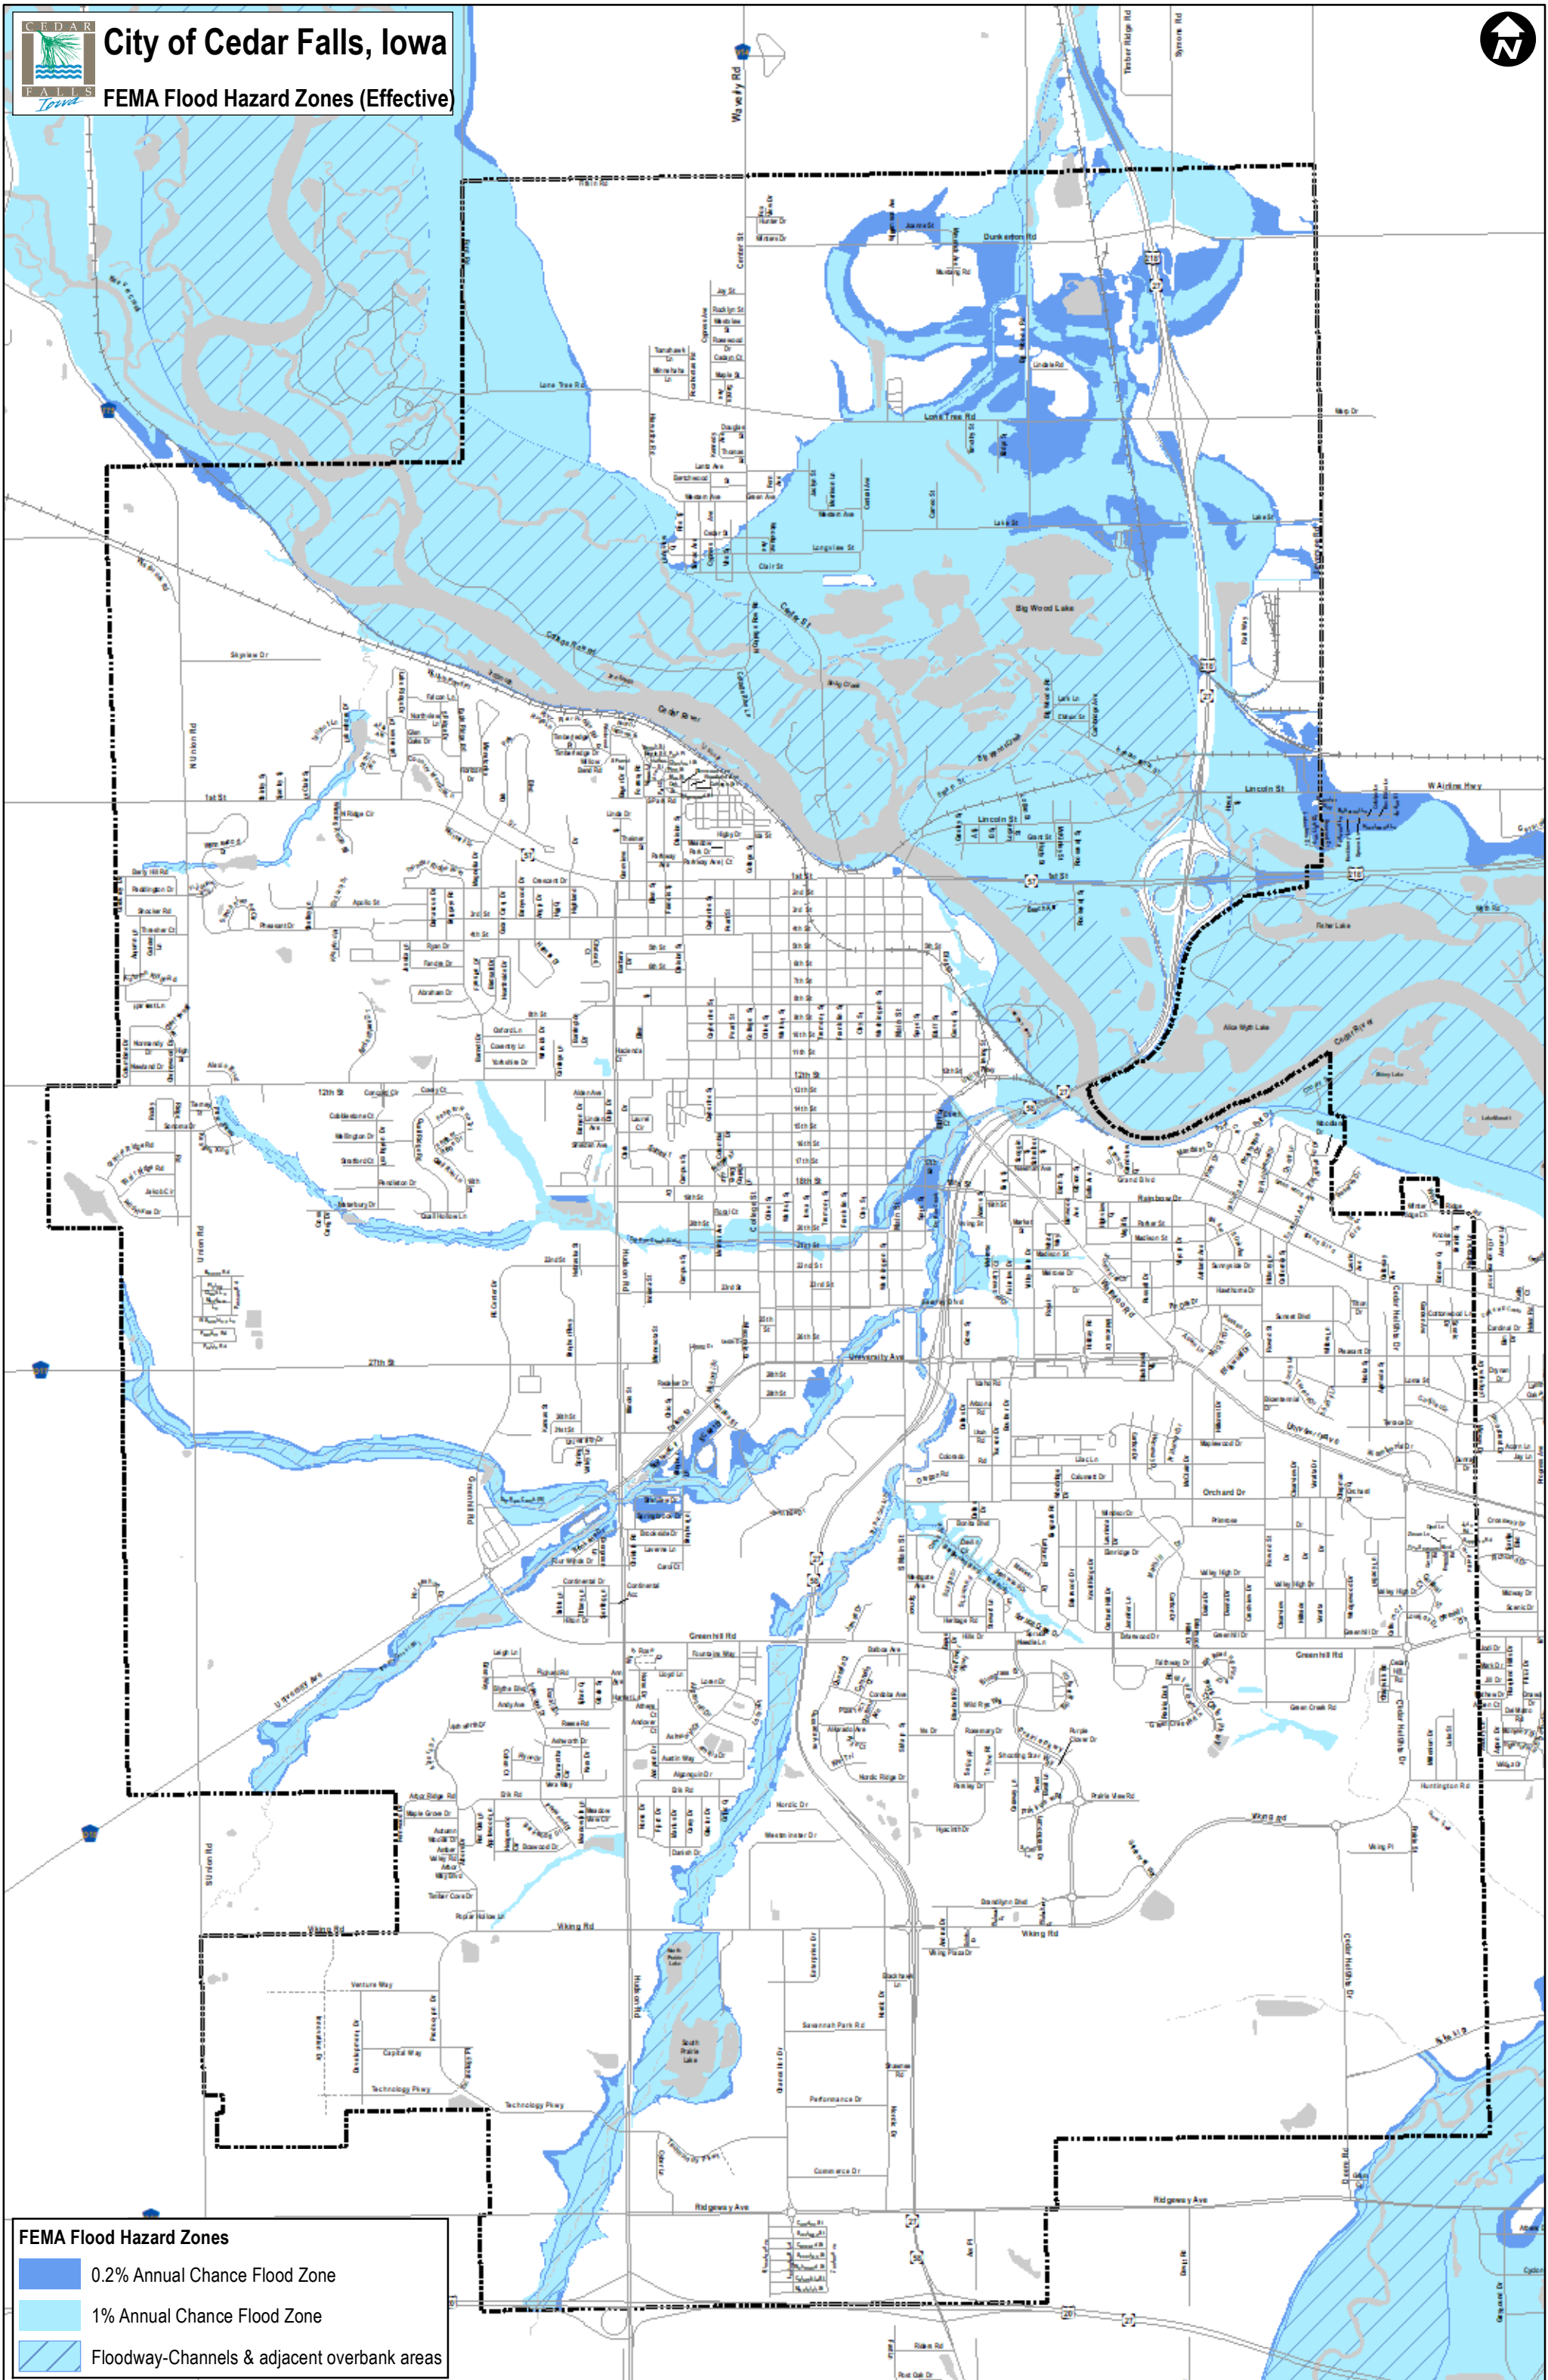

City of Cedar Falls, Iowa

FEMA Flood Hazard Zones (Effective)

FEMA Flood Hazard Zones

- 0.2% Annual Chance Flood Zone
- 1% Annual Chance Flood Zone
- Floodway-Channels & adjacent overbank areas