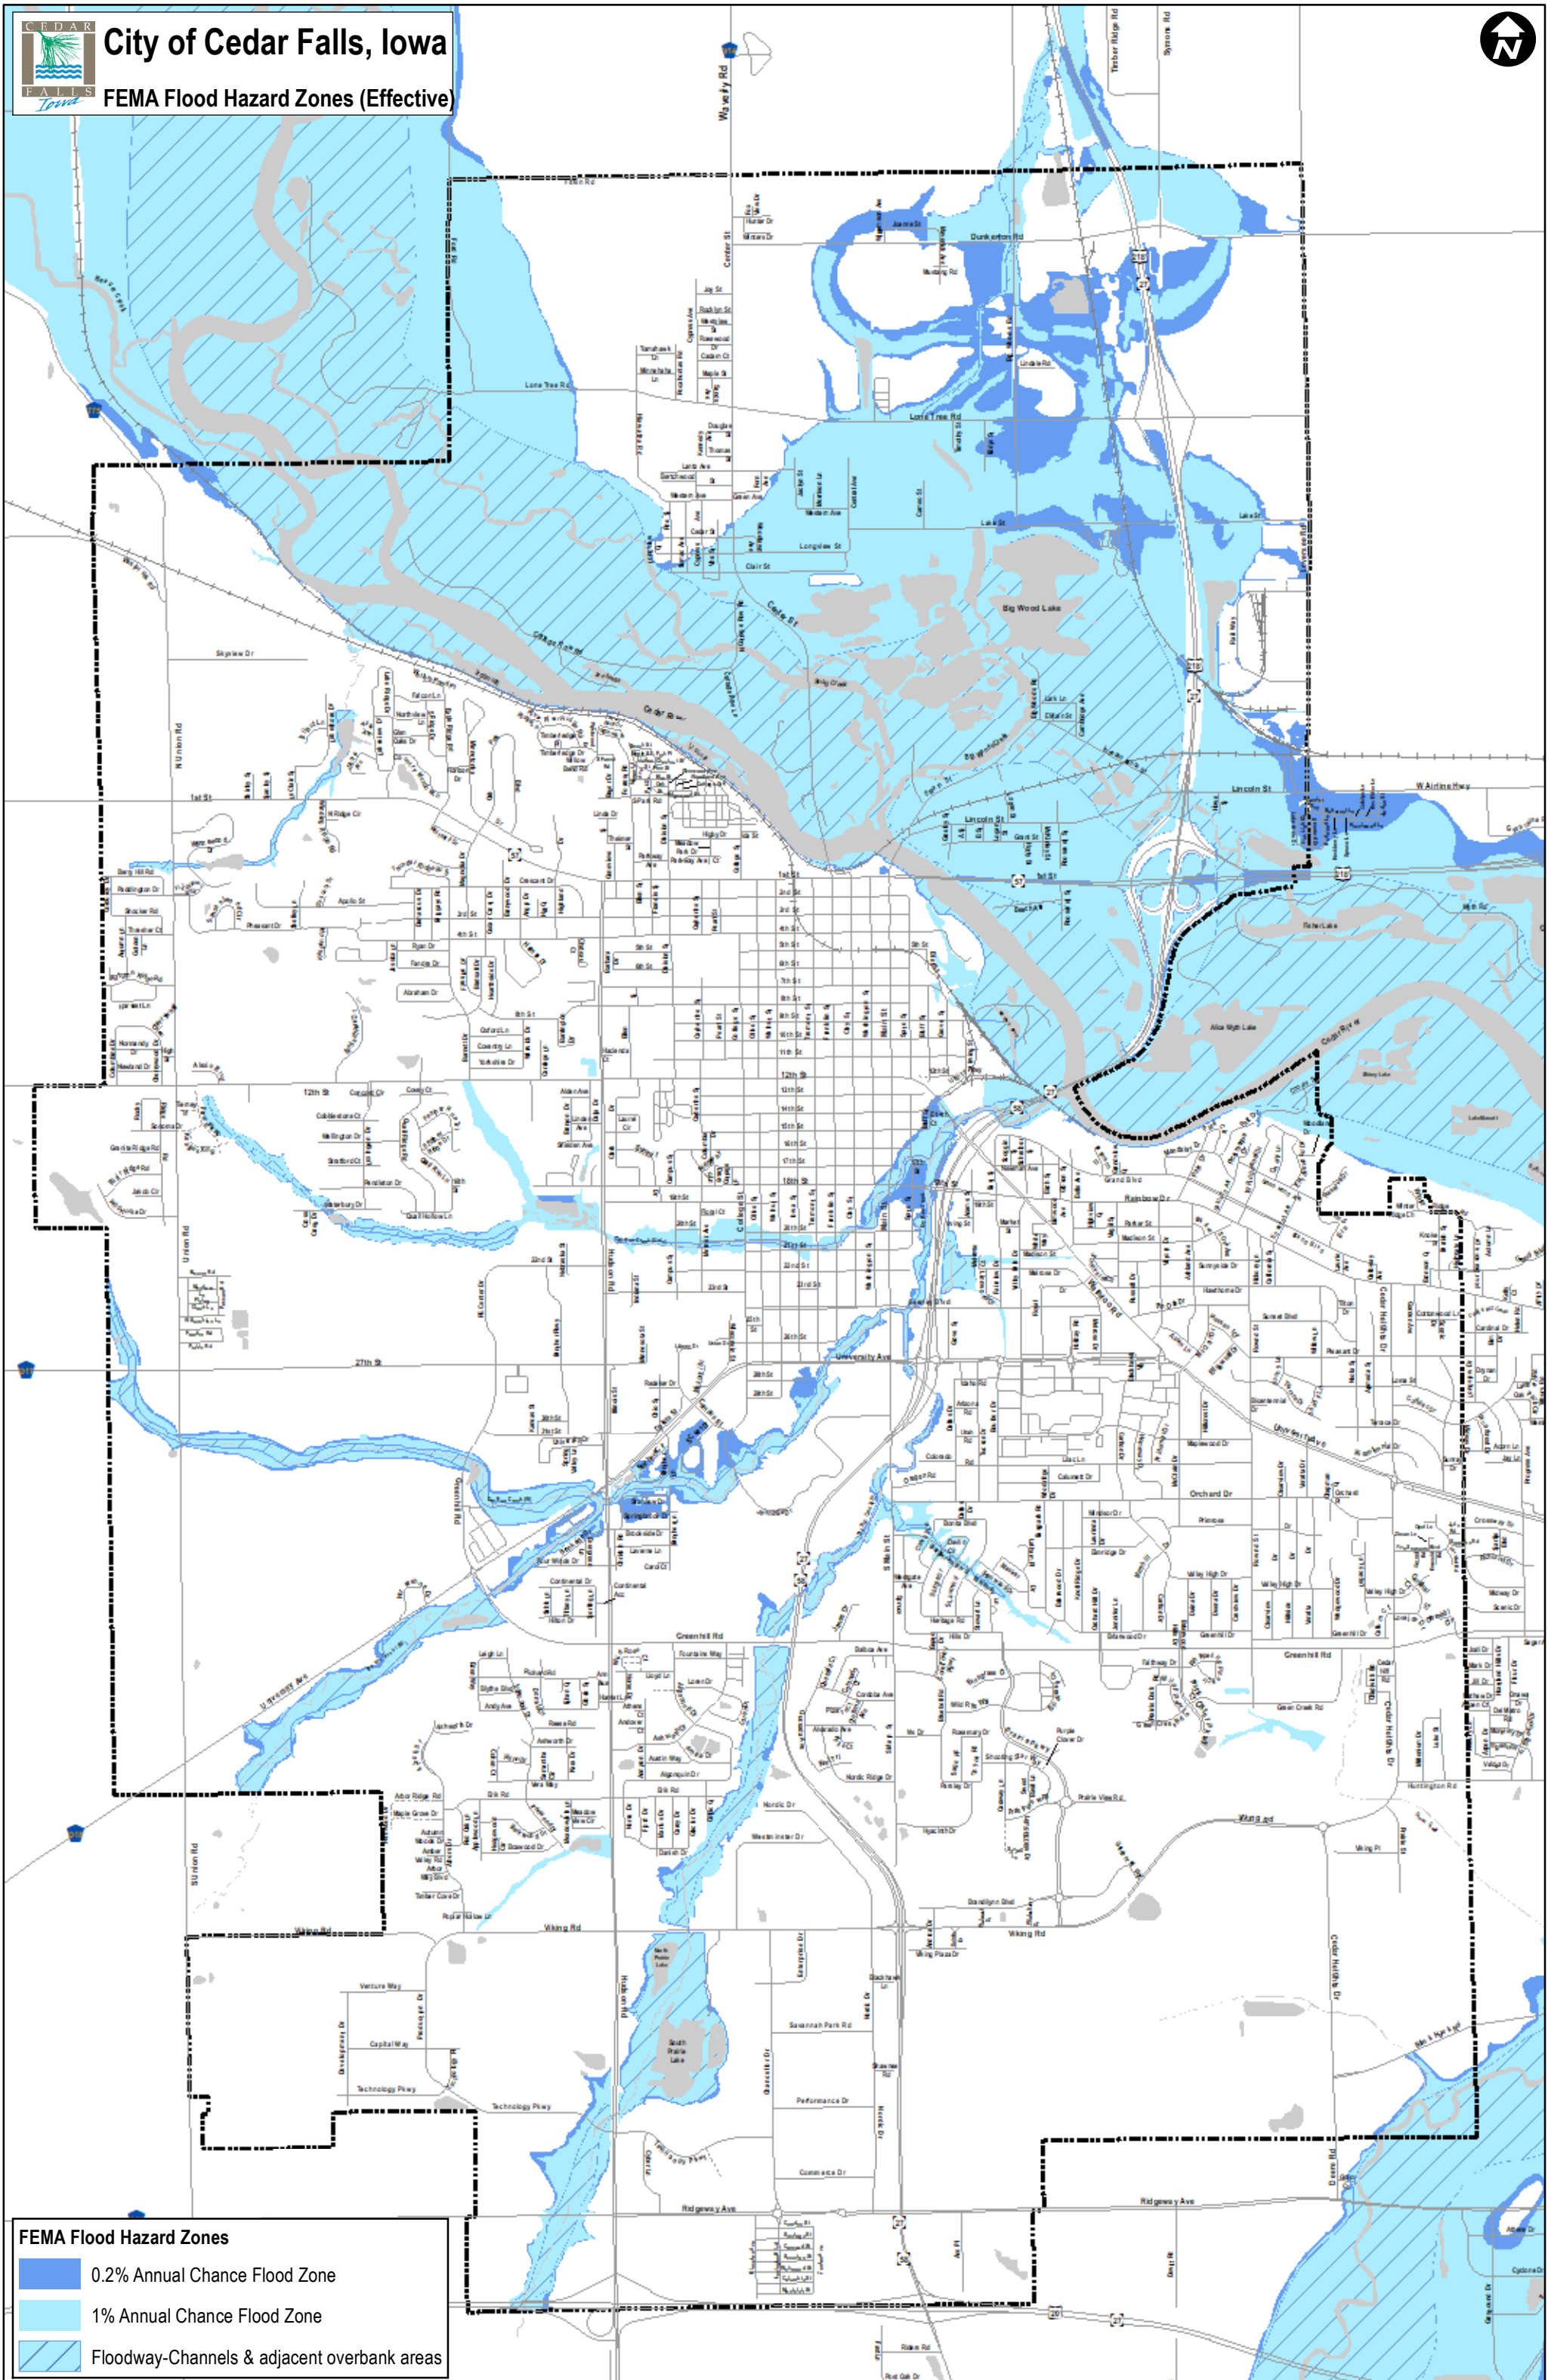

City of Cedar Falls, Iowa

FEMA Flood Hazard Zones (Effective)

FEMA Flood Hazard Zones

- 0.2% Annual Chance Flood Zone
- 1% Annual Chance Flood Zone
- Floodway-Channels & adjacent overbank areas