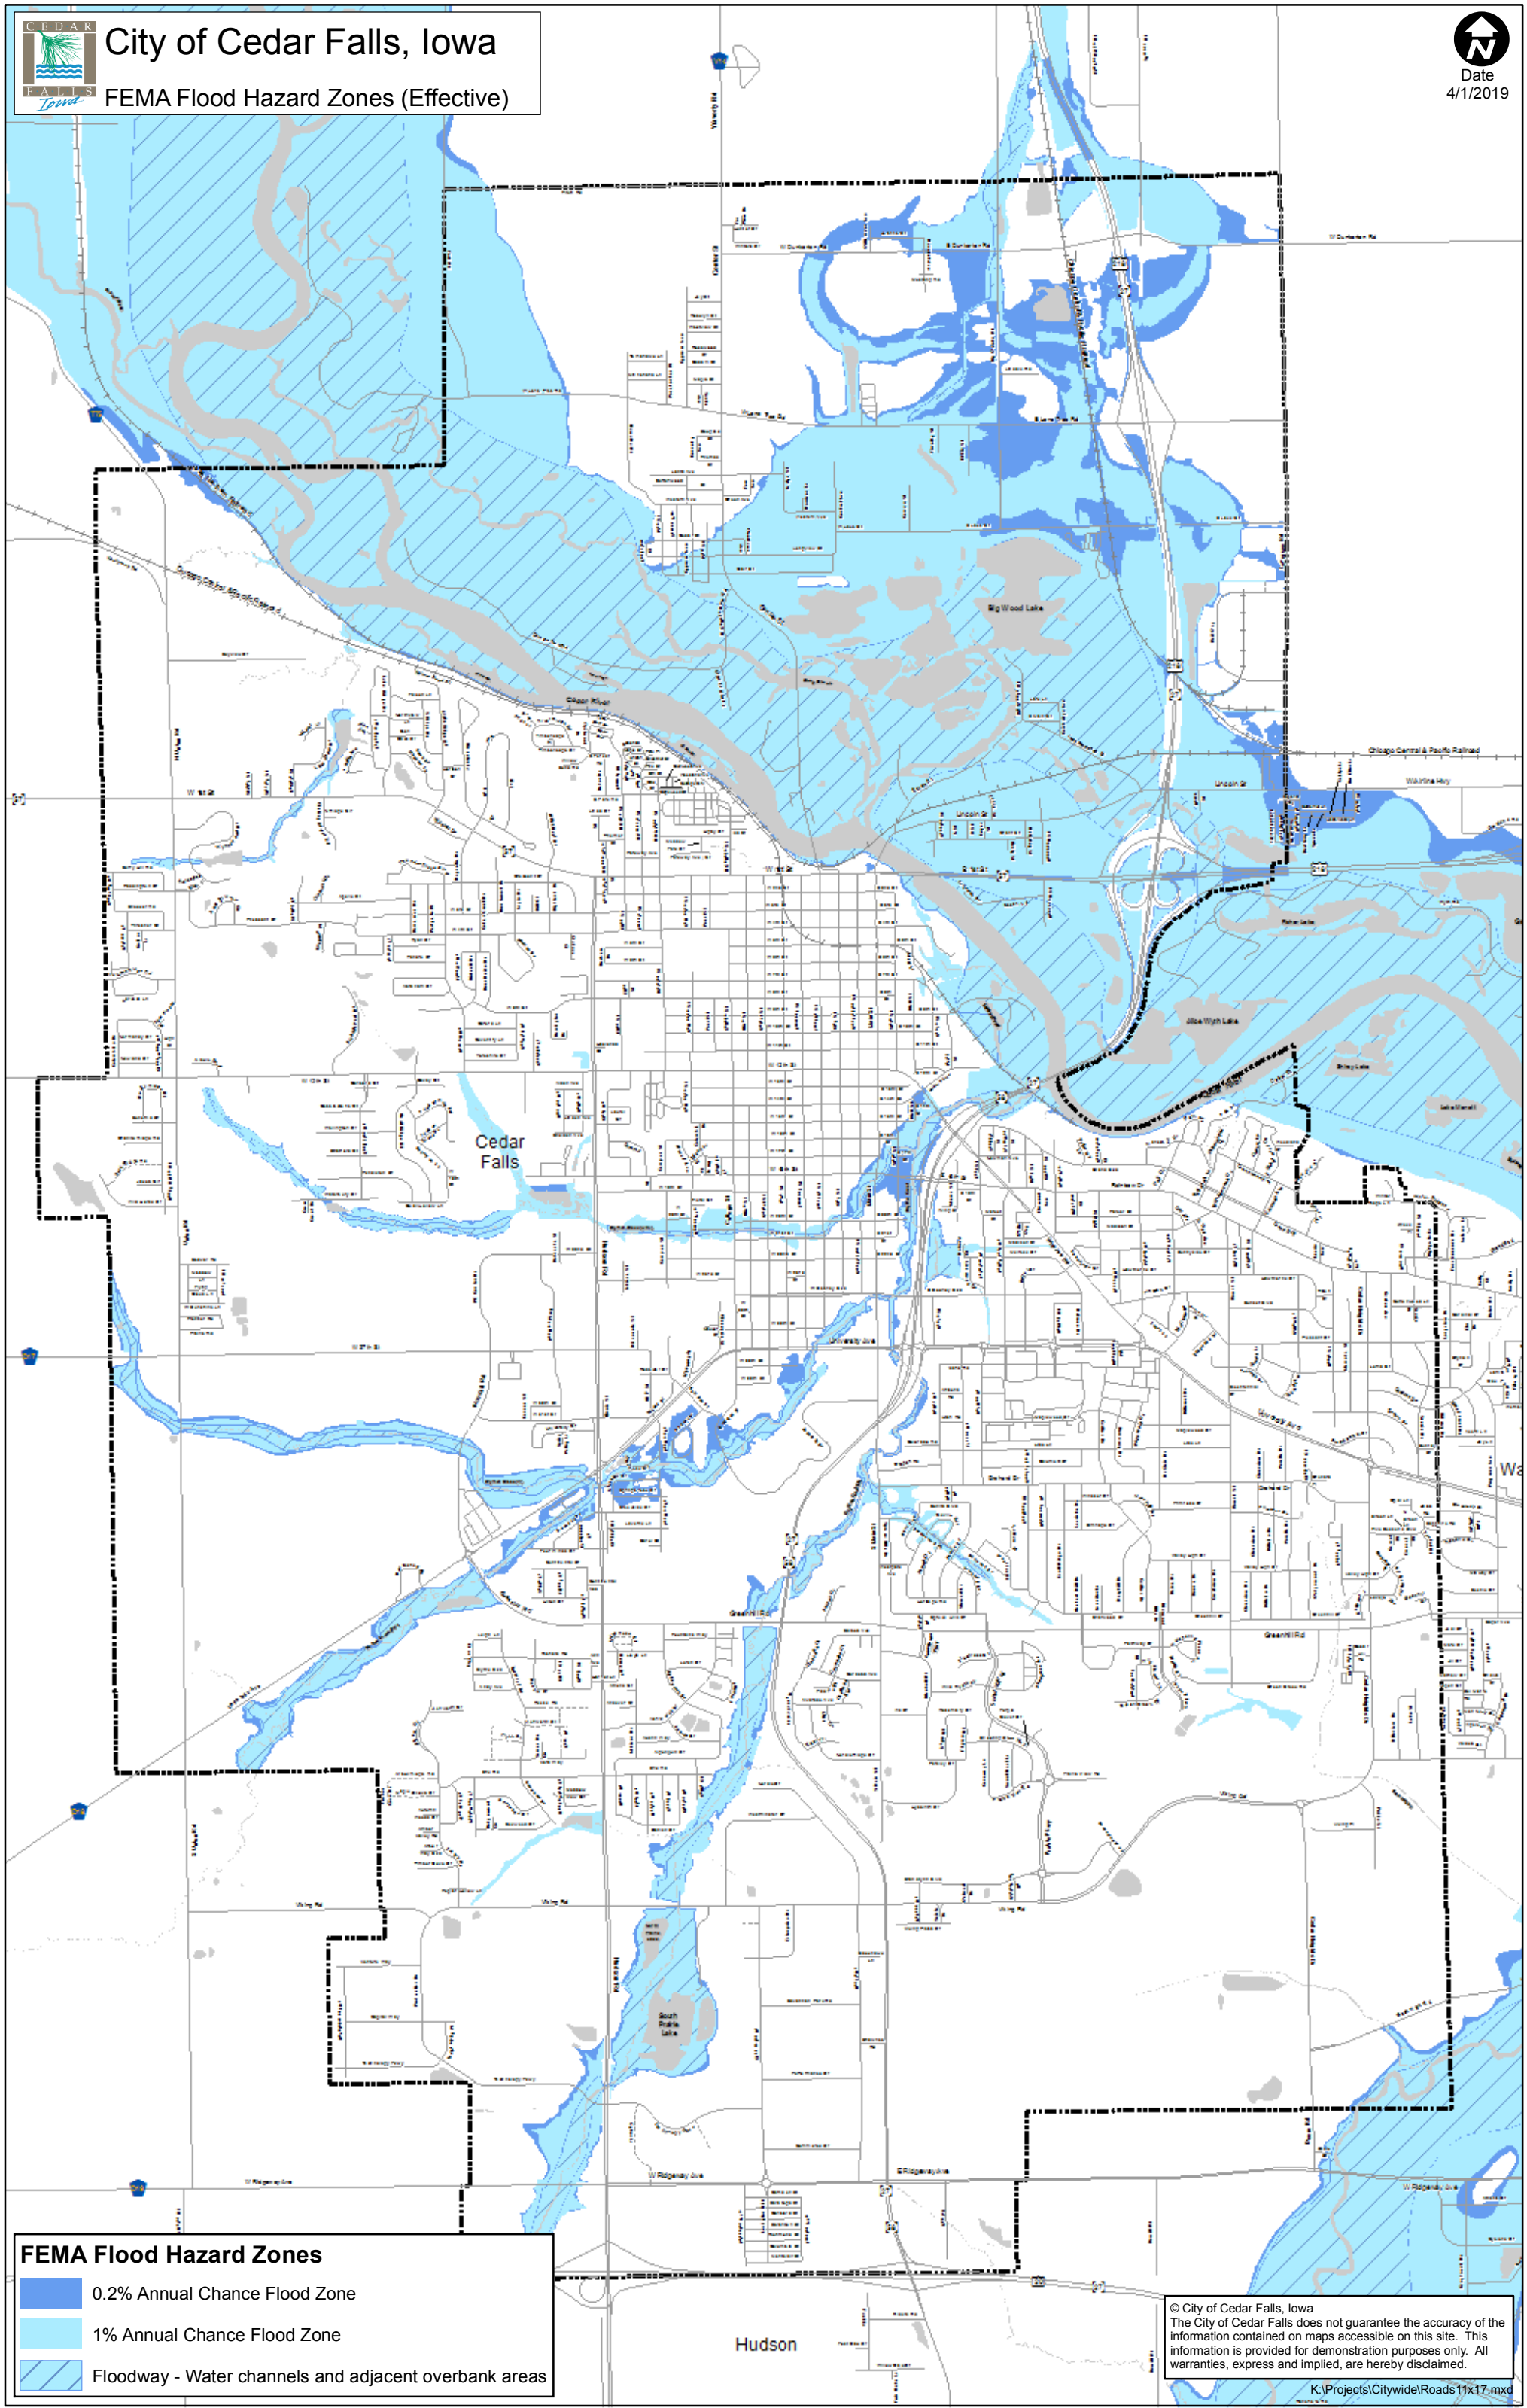

City of Cedar Falls, Iowa

FEMA Flood Hazard Zones (Effective)

Date
4/1/2019

FEMA Flood Hazard Zones

-  0.2% Annual Chance Flood Zone
-  1% Annual Chance Flood Zone
-  Floodway - Water channels and adjacent overbank areas

© City of Cedar Falls, Iowa
 The City of Cedar Falls does not guarantee the accuracy of the information contained on maps accessible on this site. This information is provided for demonstration purposes only. All warranties, express and implied, are hereby disclaimed.